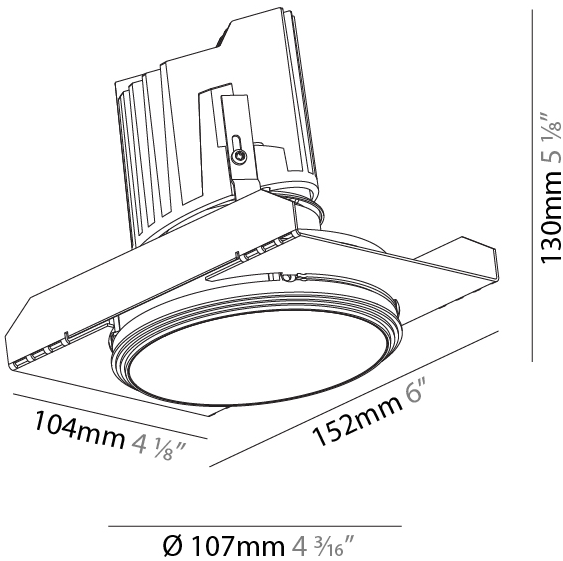

ELECTRICAL
Lamp Type: LED (Zhaga Standard)
Input Wattage (W): 15
Total Output Wattage (W): 14.7
Dimming: Dali Dimming
Driver Included: No
Driver Location: Recessed Housing
Driver Type: Constant Current - 120Vac
Driver Class: Class 2
Housing: See components
Input Voltage (V): 120
Constant Current (MA): 350

LED
Number of LEDs: 1
Color Temperature (°K): Warm Dim
Max. Delivered Lumen (lm): 766
Nominal Lumen (lm): 1140
CRI: >90 CRI
Lamp Life (hrs): 50000
Upon Request: RGB-W Tunable White Special Color Temperature Special LED

OPTICAL
Reflector°: 18 / 42 / 60
Optic°: Lens Pack - No Lens / Linear Spread Lens / Honeycomb / Spread Lens
Upon Request: Special Beam Angles

RATINGS AND CERTIFICATIONS
Certified By: Certified for North American Standards
Zaneen Group Inc. © 2024, T 1800-388-3382, F 416-247-9319, www.zaneen.com
IP Rating: IP20
Available for International specifications by adding "INT" at the end of the existing Model #. For assistance on 'custom' specifications, contact zteam@zaneen.com.
In a constant effort to supply the best product, we reserve the right to change specifications or materials without notice. The most recent specification sheets are found at zaneen.com