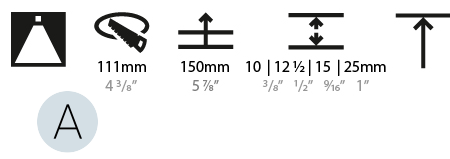

ELECTRICAL
Lamp Type: LED (Zhaga Standard)
Input Wattage (W): 15
Total Output Wattage (W): 14.7
Dimming: Dali Dimming
Driver Included: No
Driver Location: Recessed Housing
Driver Type: Constant Current - 120Vac
Driver Class: Class 2
Housing: See components
Input Voltage (V): 120
Constant Current (MA): 350

LED
Number of LEDs: 1
Color Temperature (°K): Warm Dim
Max. Delivered Lumen (lm): 766
Nominal Lumen (lm): 1140
CRI: >90 CRI
Lamp Life (hrs): 50000
Upon Request: RGB-W Tunable White Special Color Temperature Special LED

OPTICAL
Reflector°: 18 / 42 / 60
Optic°: Lens Pack - No Lens / Linear Spread Lens / Honeycomb / Spread Lens
Upon Request: Special Beam Angles

RATINGS AND CERTIFICATIONS
Certified By: Certified for North American Standards
Zaneen Group Inc. © 2024, T 1800-388-3382, F 416-247-9319, www.zaneen.com
IP Rating: IP20
Available for International specifications by adding "INT" at the end of the existing Model #. For assistance on 'custom' specifications, contact zteam@zaneen.com.
In a constant effort to supply the best product, we reserve the right to change specifications or materials without notice. The most recent specification sheets are found at zaneen.com